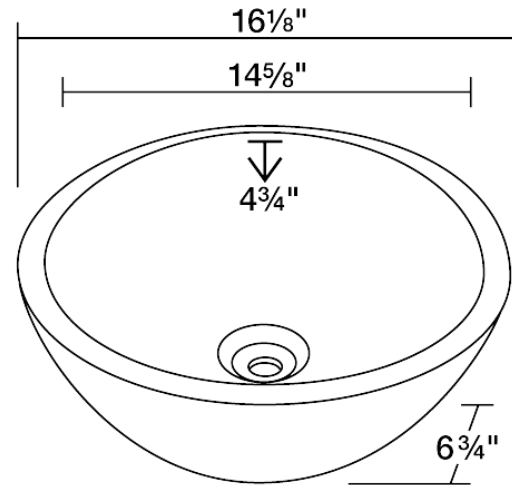

### Porcelain Vessel Sink

The P0022VW porcelain vessel sink offers a unique, modern look for any bathroom. It is made from true vitreous china, which is triple glazed and triple fired to ensure your sink is durable and strong. Because this sink is a vessel, no mounting hardware is needed. The overall dimensions for the P0022VW are 16 1/8" x 16 1/8" x 6 3/4" and an 18" minimum cabinet size is required. Vessel sinks require a special spring-loaded pop-up drain, which we offer in a variety of finishes to fit your decor. As always, our porcelain sinks are covered under a limited lifetime warranty for as long as you own the sink.

### Tech Specs

- Vessel Installation
- 18" Minimum Cabinet Size
- True Vitreous China
- Multiple Colors Available
- No Hardware Needed
- cUPC Certified (Uniform Plumbing Code)
- Limited Lifetime Warranty

### Dimensions