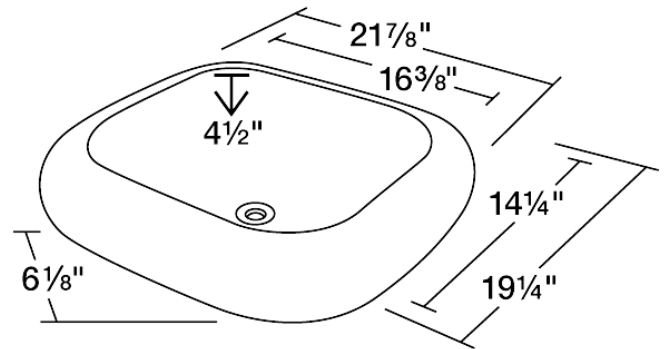

### Pillow Top Porcelain Vessel Sink

The P011VB porcelain vessel sink offers a unique, modern look for any bathroom. It is made from true vitreous China, which is triple glazed and triple fired to ensure your sink is durable and strong. Our bisque color is a beige hue that contains a yellow tint. Because this sink is a vessel, no mounting hardware is needed. The overall dimensions for the P011VB are 21 7/8" x 19 1/4" x 6 1/8" and a 21" minimum cabinet size is required. Vessel sinks require a special spring-loaded pop-up drain, which we offer in a variety of finishes to fit your decor. As always, our porcelain sinks are covered under a limited lifetime warranty for as long as you own the sink.

### Dimensions