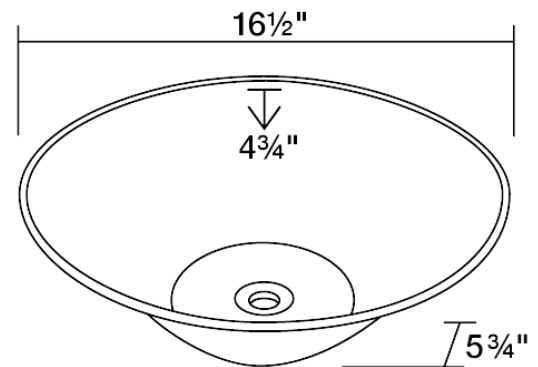

P022VW

Porcelain Vessel Sink

The P022VW porcelain vessel sink offers a unique, modern look for any bathroom. It is made from true vitreous China, which is triple glazed and triple fired to ensure your sink is durable and strong. Because this sink is a vessel, no mounting hardware is needed. The overall dimensions for the P022VW are 16 1/2" x 16 1/2" x 5 3/4" and a 18" minimum cabinet size is required. Vessel sinks require a special spring-loaded pop-up drain, which we offer in a variety of finishes to fit your decor. As always, our porcelain sinks are covered under a limited lifetime warranty for as long as you own the sink.

Tech Specs

- Vessel Installation
- True Vitreous China
- No Hardware Needed
- Lifetime Warranty

Dimensions

Accessories Available