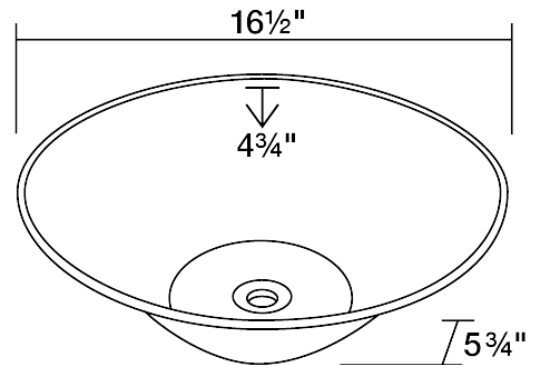

### Porcelain Vessel Sink

The P022VW porcelain vessel sink offers a unique, modern look for any bathroom. It is made from true vitreous china, which is triple glazed and triple fired to ensure your sink is durable and strong. Because this sink is a vessel, no mounting hardware is needed. The overall dimensions for the P022VW are 16 1/2" x 16 1/2" x 5 3/4" and a 18" minimum cabinet size is required. Vessel sinks require a special spring-loaded pop-up drain, which we offer in a variety of finishes to fit your decor. As always, our porcelain sinks are covered under a limited lifetime warranty for as long as you own the sink.

### Dimensions