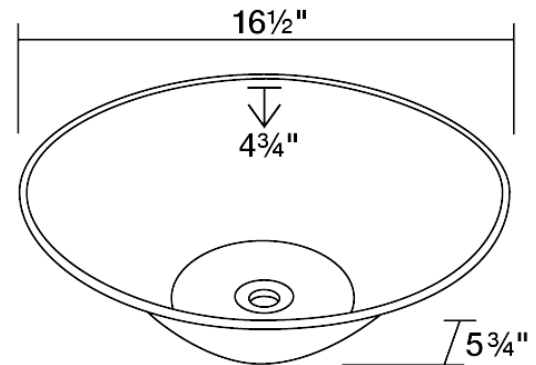

### Porcelain Vessel Sink

The P022VW porcelain vessel sink offers a unique, modern look for any bathroom. It is made from true vitreous china, which is triple glazed and triple fired to ensure your sink is durable and strong. Because this sink is a vessel, no mounting hardware is needed. The overall dimensions for the P022VW are 16 1/2" x 16 1/2" x 5 3/4" and a 18" minimum cabinet size is required. Vessel sinks require a special spring-loaded pop-up drain, which we offer in a variety of finishes to fit your decor. As always, our porcelain sinks are covered under a limited lifetime warranty for as long as you own the sink.

### Dimensions