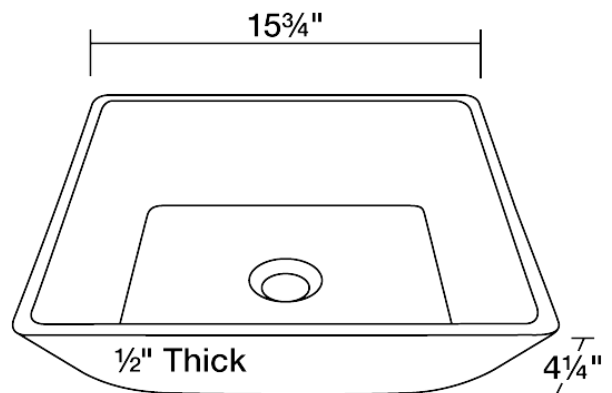

### Square Black Glass Vessel Bathroom Sink

The P036 square black vessel sink is manufactured using fully tempered glass. This allows for higher temperatures to come in contact with your sink without any damage. Glass is more sanitary than other materials because it is non-porous, will not absorb stains or odors and is easy to clean. This squared vessel sink is made from black-colored glass and adds a unique twist for any bathroom sink. A matching glass waterfall faucet is available to correspond with this sink. The overall dimensions for the P036 are 15 3/4" x 15 3/4" x 4 1/4" and an 18" minimum cabinet size is required. As always, our glass sinks are covered under a limited lifetime warranty for as long as you own the sink.

### Dimensions