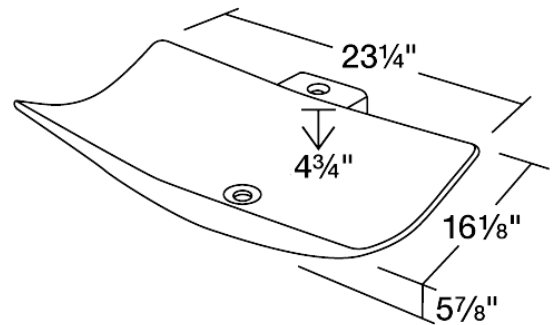

P042VB

Porcelain Vessel Sink

The P042VB porcelain vessel sink offers a unique, modern look for any bathroom. It is made from true vitreous china, which is triple glazed and triple fired to ensure your sink is durable and strong. Our bisque color is a beige hue that contains a yellow tint. Because this sink is a vessel, no mounting hardware is needed. The overall dimensions for the P042VB are 23 1/4" x 16 1/8" x 5 7/8" and a 24" minimum cabinet size is required. Vessel sinks require a special spring-loaded pop-up drain, which we offer in a variety of finishes to fit your decor. As always, our porcelain sinks are covered under a limited lifetime warranty for as long as you own the sink.

Tech Specs

- Vessel Installation
- True Vitreous China
- No Hardware Needed
- Limited Lifetime Warranty

Dimensions

Accessories Available