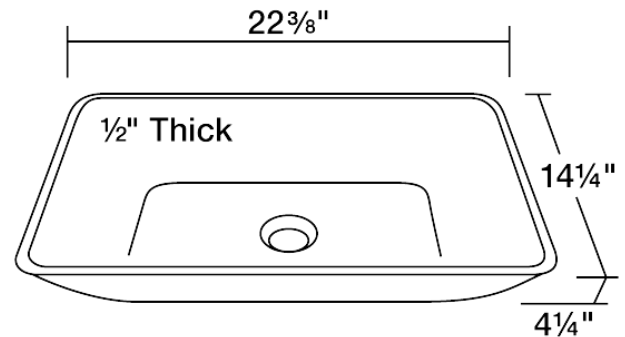

P046CR

Glass Vessel Bathroom Sink

The P046CR Clear Glass Vessel Sink is manufactured using fully tempered glass, which is non-porous, easy to clean and resistant to stains and odors. This rectangular vessel sink is made with clear glass, which will look great in any bathroom. A corresponding Glass Waterfall Faucet is available with this sink, which includes a matching disc and your choice of chrome, brushed nickel or oil rubbed bronze faucet. The overall dimensions for the P046CR are 22 3/8" x 14 1/4" x 4 1/4" with a 24" minimum cabinet size. As always, our glass sinks are covered under a limited lifetime warranty for as long as you own the product.

Tech Specs

- 1/2" Thick Bowl
- Tempered Glass
- Limited Lifetime Warranty
- Crystal-Clear Glass Throughout

Dimensions

Accessories Available

Multiple Colors Available

Available in Crystal, Black, Coral, Aqua, Taupe, and Turquoise.