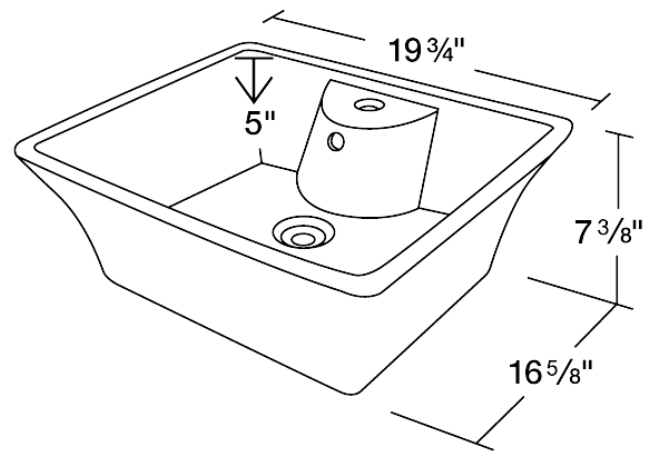

P051VW

Porcelain Vessel Sink

The P051VW porcelain vessel sink offers a unique, modern look for any bathroom. It is made from true vitreous china, which is triple glazed and triple fired to ensure your sink is durable and strong. Because this sink is a vessel, no mounting hardware is needed. The overall dimensions for the P051VW are 19 3/4" x 16 5/8" x 7 3/8" and a 21" minimum cabinet size is required. Vessel sinks require a special spring-loaded pop-up drain, which we offer in a variety of finishes to fit your decor. As always, our porcelain sinks are covered under a limited lifetime warranty for as long as you own the sink.

Tech Specs

- Vessel Installation
- True Vitreous China
- No Hardware Needed
- Limited Lifetime Warranty

Dimensions

Accessories Available