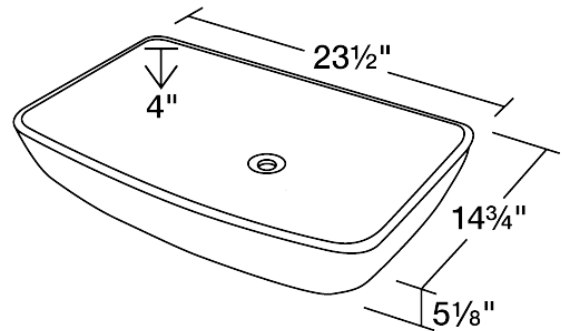

P053VB

Porcelain Vessel Sink

The P053VB porcelain vessel sink offers a unique, modern look for any bathroom. It is made from true vitreous china, which is triple glazed and triple fired to ensure your sink is durable and strong. Our bisque color is a beige hue that contains a yellow tint. Because this sink is a vessel, no mounting hardware is needed. The overall dimensions for the P053VB are 23 1/2" x 14 3/4" x 5 1/8" and a 24" minimum cabinet size is required. Vessel sinks require a special spring-loaded pop-up drain, which we offer in a variety of finishes to fit your decor. As always, our porcelain sinks are covered under a limited lifetime warranty for as long as you own the sink.

Tech Specs

- Vessel Installation
- True Vitreous China
- No Hardware Needed
- Limited Lifetime Warranty

Dimensions

Accessories Available