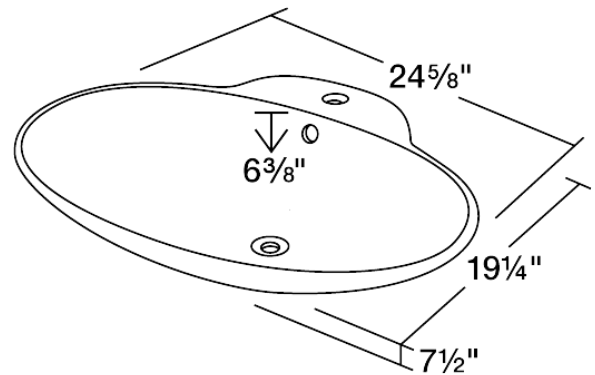

P062VB

Porcelain Vessel Sink

The P062VB porcelain vessel sink offers a unique, modern look for any bathroom. It is made from true vitreous china, which is triple glazed and triple fired to ensure your sink is durable and strong. Our bisque color is a beige hue that contains a yellow tint. Because this sink is a vessel, no mounting hardware is needed. The overall dimensions for the P062VB are 24 5/8" x 19 1/4" x 7 1/2" and a 24" minimum cabinet size is required. Vessel sinks require a special spring-loaded pop-up drain, which we offer in a variety of finishes to fit your decor. As always, our porcelain sinks are covered under a limited lifetime warranty for as long as you own the sink.

Tech Specs

- Vessel Installation
- True Vitreous China
- No Hardware Needed
- Limited Lifetime Warranty

Dimensions

Accessories Available