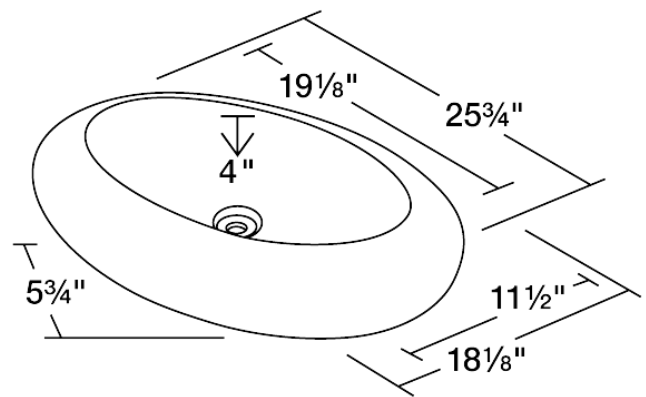

### Porcelain Vessel Sink

The P08VB porcelain vessel sink offers a unique, modern look for any bathroom. It is made from true vitreous china, which is triple glazed and triple fired to ensure your sink is durable and strong. Our bisque color is a beige hue that contains a yellow tint. Because this sink is a vessel, no mounting hardware is needed. The overall dimensions for the P08VB are 25 3/4" x 18 1/8" x 5 3/4" and a 27" minimum cabinet size is required. Vessel sinks require a special spring-loaded pop-up drain, which we offer in a variety of finishes to fit your decor. As always, our porcelain sinks are covered under a limited lifetime warranty for as long as you own the sink.

### Dimensions