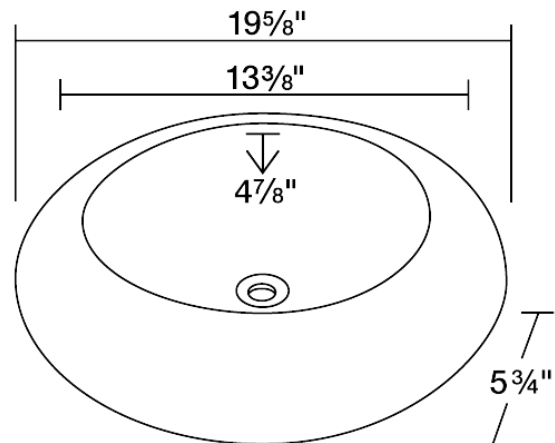

P09VW

Porcelain Vessel Sink

The P09VW porcelain vessel sink offers a unique, modern look for any bathroom. It is made from true vitreous China, which is triple glazed and triple fired to ensure your sink is durable and strong. Because this sink is a vessel, no mounting hardware is needed. The overall dimensions for the P09VW are 19 5/8" x 19 5/8" x 5 3/4" and a 21" minimum cabinet size is required. Vessel sinks require a special spring-loaded pop-up drain, which we offer in a variety of finishes to fit your decor. As always, our porcelain sinks are covered under a limited lifetime warranty for as long as you own the sink.

Tech Specs

- Vessel Installation
- True Vitreous China
- No Hardware Needed
- Lifetime Warranty

Dimensions

Accessories Available