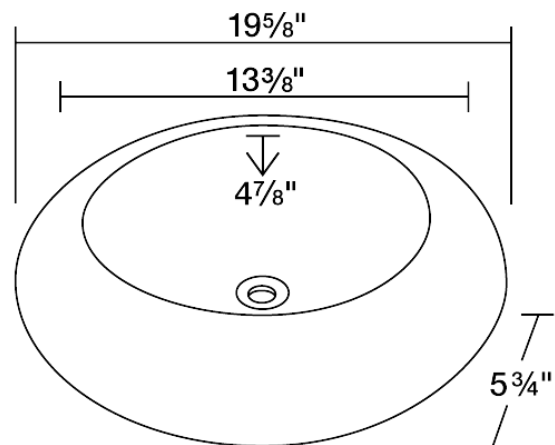

P09VW

Porcelain Vessel Sink

The P09VW porcelain vessel sink offers a unique, modern look for any bathroom. It is made from true vitreous china, which is triple glazed and triple fired to ensure your sink is durable and strong. Because this sink is a vessel, no mounting hardware is needed. The overall dimensions for the P09VW are 19 5/8" x 19 5/8" x 5 3/4" and a 21" minimum cabinet size is required. Vessel sinks require a special spring-loaded pop-up drain, which we offer in a variety of finishes to fit your decor. As always, our porcelain sinks are covered under a limited lifetime warranty for as long as you own the sink.

Tech Specs

- Vessel Installation
- True Vitreous China
- No Hardware Needed
- Lifetime Warranty

Dimensions

Accessories Available