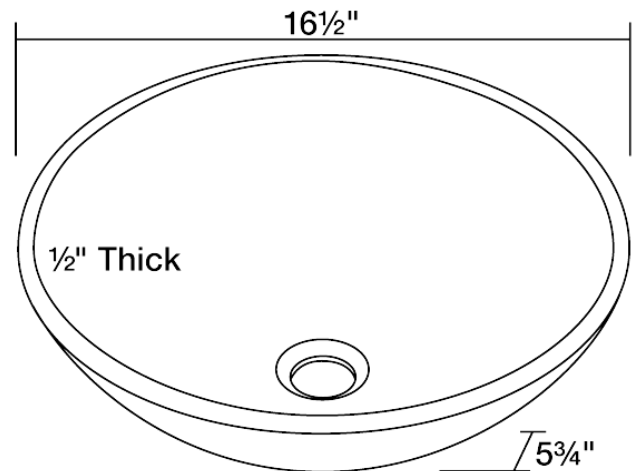

## Colored Glass Vessel Sink

The P106A glass vessel sink is manufactured using fully tempered glass. This allows for higher temperatures to come in contact with your sink without any damage. Glass is more sanitary than other materials because it is non-porous, will not absorb stains or odors and is easy to clean. This classic bowl-shaped vessel is made with aqua-tinted glass which can add a fun pop of color to any bathroom. A matching glass waterfall faucet is available to correspond with this sink. The overall dimensions for the P106A are 16 1/2" x 16 1/2" x 5 3/4" and an 18" minimum cabinet size is required. As always, our glass sinks are covered under a limited lifetime warranty for as long as you own the sink.

### Dimensions