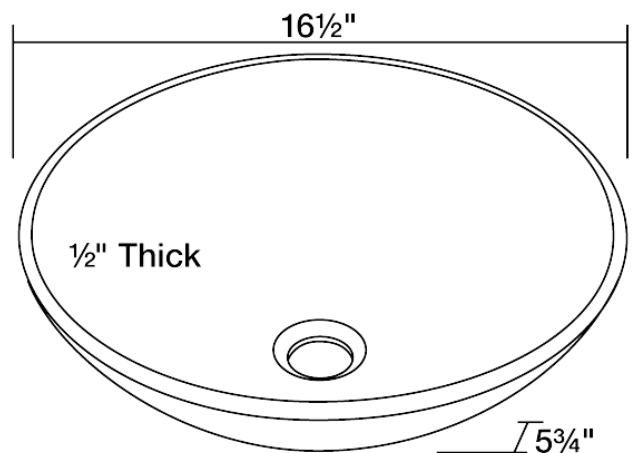

Dimensions