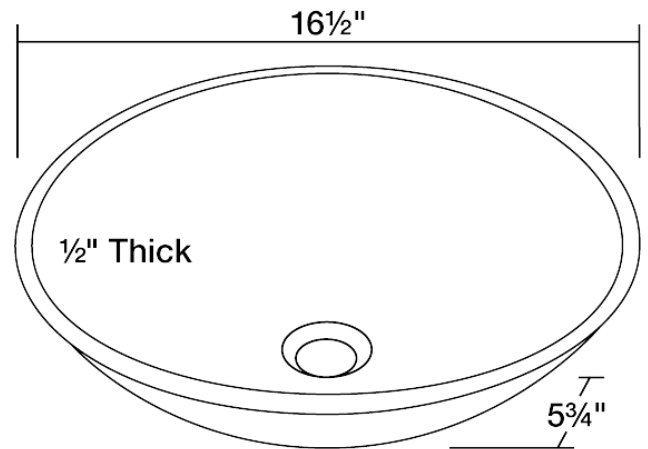

P126

Stained Glass Vessel Bathroom Sink

The P126 stained glass vessel sink is manufactured using fully tempered glass. This allows for higher temperatures to come in contact with your sink without any damage. Glass is more sanitary than other materials because it is non-porous, will not absorb stains or odors and is easy to clean. This classic bowl-shaped vessel has been painted with warm colors to create a stained glass look over the entire sink. A matching glass waterfall faucet is available to correspond with this sink. The overall dimensions for the P126 are 16 1/2" x 16 1/2" x 5 3/4" and an 18" minimum cabinet size is required. As always, our glass sinks are covered under a limited lifetime warranty for as long as you own the sink.

Tech Specs

- Tempered Glass
- Lifetime Warranty
- Stained-Glass Embossed Print

Dimensions

Accessories Available