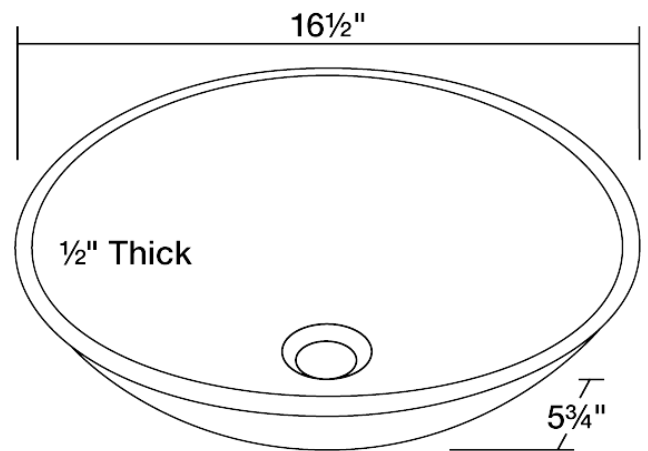

P126

Stained Glass Vessel Bathroom Sink

The P126 stained glass vessel sink is manufactured using fully tempered glass. This allows for higher temperatures to come in contact with your sink without any damage. Glass is more sanitary than other materials because it is non-porous, will not absorb stains or odors and is easy to clean. This classic bowl-shaped vessel has been painted with warm colors to create a stained glass look over the entire sink. A matching glass waterfall faucet is available to correspond with this sink. The overall dimensions for the P126 are 16 1/2" x 16 1/2" x 5 3/4" and an 18" minimum cabinet size is required. As always, our glass sinks are covered under a limited lifetime warranty for as long as you own the sink.

Tech Specs

- Tempered Glass
- Lifetime Warranty
- Stained-Glass Embossed Print

Dimensions

Accessories Available