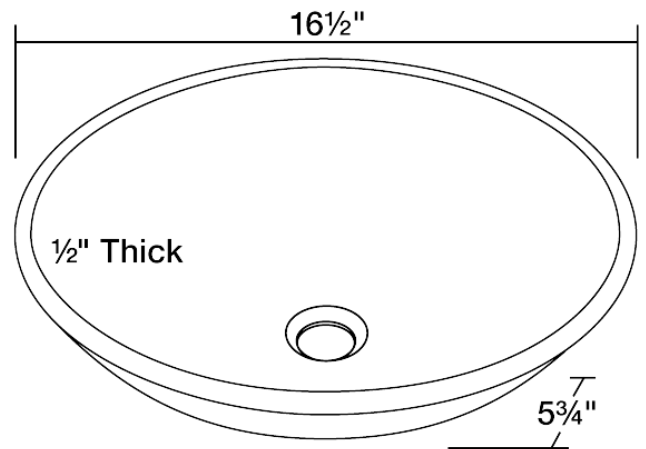

P146

Hand Painted Glass Vessel Sink

The P146 Hand-Painted Glass Vessel Sink is manufactured using fully tempered glass, which is non-porous, easy to clean and resistant to stains and odors. This vessel sink is carefully hand-painted with a timeless red color that will stand out in any bathroom. A corresponding Glass Waterfall Faucet is available with this sink, which includes a matching disc and your choice of chrome, brushed nickel or oil rubbed bronze faucet. The overall dimensions for the P146 are 16 1/2" x 16 1/2" x 5 3/4" and an 18" minimum cabinet size is required. As always, our glass sinks are covered under a limited lifetime warranty for as long as you own the product.

Tech Specs

- Tempered Glass
- Lifetime Warranty
- Foil-Undertone Glass Sink

Dimensions

Accessories Available