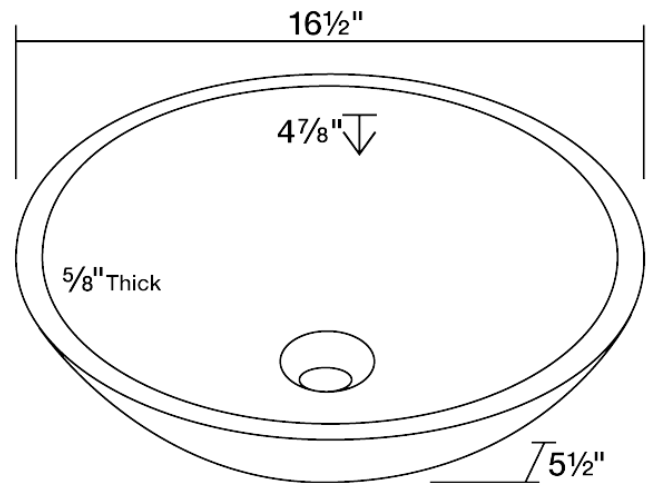

## Marble Vessel Sink

The P158 marble vessel sink is made from natural marble. The sink is carved from a large block of marble and hand-polished for a smooth, easy to clean finish. This sink has a black base with shades of white and orange veins running throughout. Since marble is a natural stone, the details will vary in color and pattern from sink to sink. The overall dimensions for the P158 are 16 1/2" x 16 1/2" x 5 1/2" and an 18" minimum cabinet size is required. As always, our stone sinks are covered under a limited lifetime warranty for as long as you own the sink.

## Tech Specs

- 5/8" Thick Bowl
- Hand-Polished Marble
- Limited Lifetime Warranty
- Natural Veins Throughout

## Dimensions