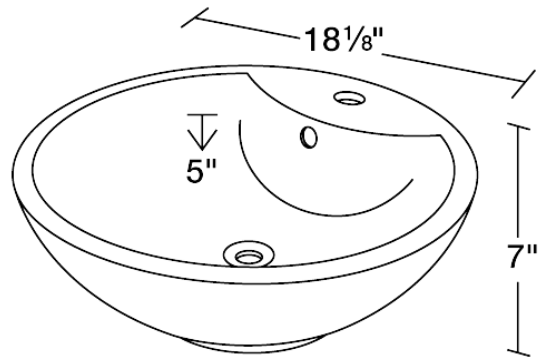

P2072VB

Porcelain Vessel Sink

The P2072VB porcelain vessel sink offers a unique, modern look for any bathroom. It is made from true vitreous china, which is triple glazed and triple fired to ensure your sink is durable and strong. Our bisque color is a beige hue that contains a yellow tint. Because this sink is a vessel, no mounting hardware is needed. The overall dimensions for the P2072VB are 18 1/8" x 18 1/8" x 7" and an 21" minimum cabinet size is required. Vessel sinks require a special spring-loaded pop-up drain, which we offer in a variety of finishes to fit your decor. As always, our porcelain sinks are covered under a limited lifetime warranty for as long as you own the sink.

Tech Specs

- Vessel Installation
- True Vitreous China
- No Hardware Needed
- Lifetime Warranty

Dimensions

Accessories Available