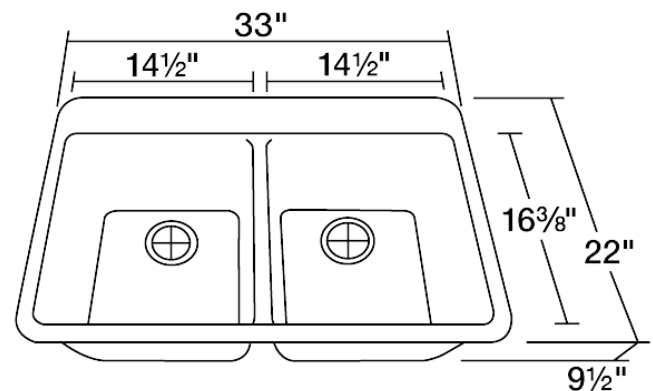

### Double Equal Bowl Topmount AstraGranite Sink

The AstraGranite P208TBE equal double bowl topmount sink is made from a granite composite material that is comprised of 80% Quartz and 20% Acrylic. The non-porous finish of our AstraGranite sinks gives it anti-bacterial properties. Aside from being anti-bacterial, the P208TBE is stain and scratch resistant and can resist heat up to 550 degrees. The overall dimensions of the sink are 33" x 22" x 9 1/2" and a 33" minimum cabinet size is required. The sink contains a 3 1/2" offset drain and is available in multiple colors. As always, our AstraGranite sinks are covered under a limited lifetime warranty for as long as you own the sink.

### Dimensions