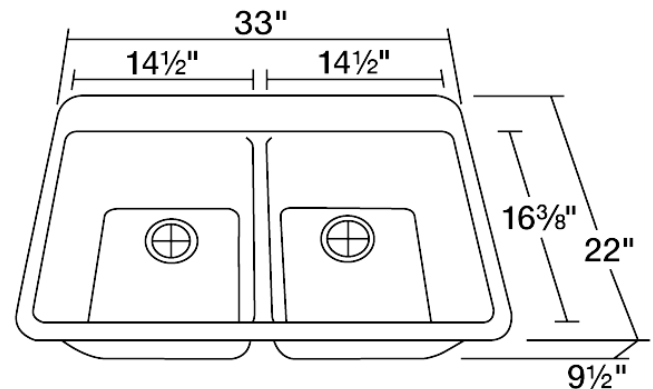

Dimensions