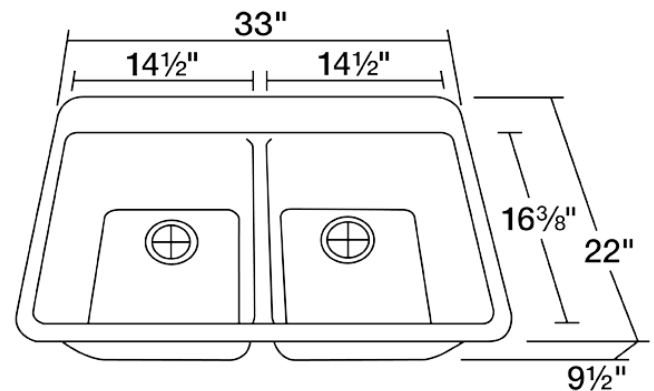

Dimensions