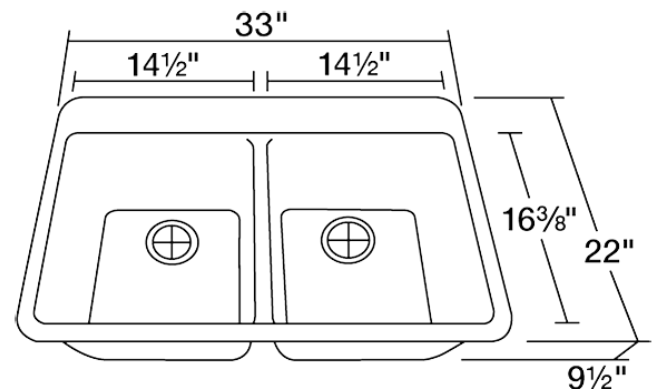

Dimensions