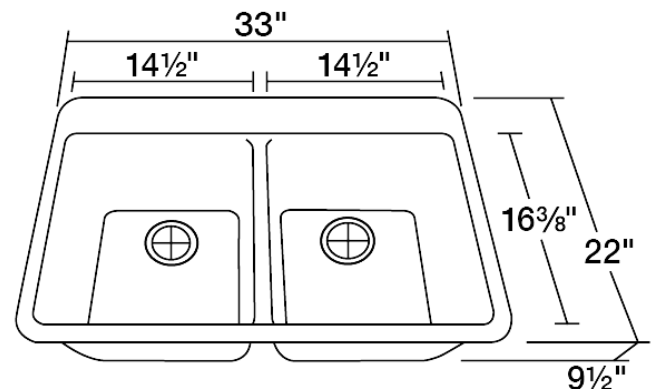

Dimensions