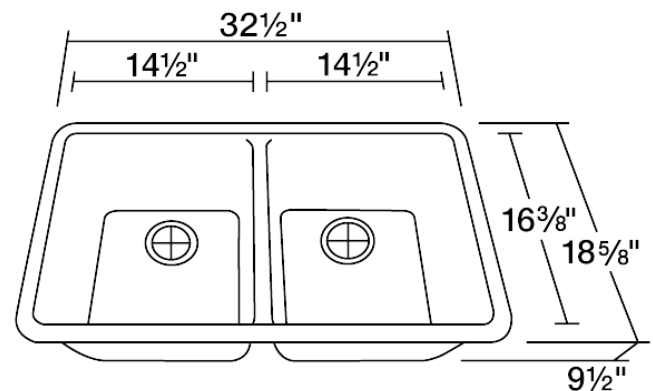

Dimensions