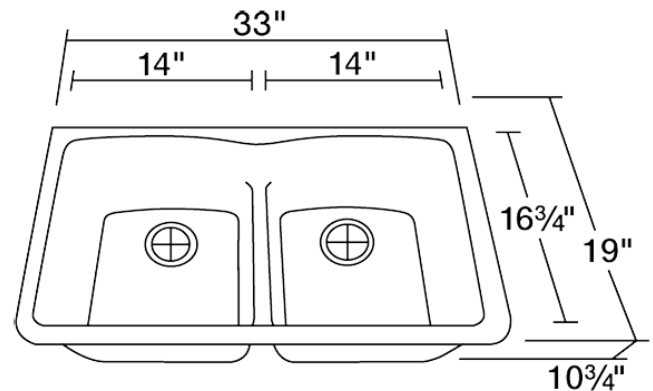

### Double Equal Bowl Low-Divide Undermount AstraGranite Sink

The P218BL is made from a granite composite material that is comprised of 80% Quartz and 20% Acrylic. The P218BL is anti-bacterial, stain, scratch, and heat resistant up to 550 degrees. The overall dimensions of the sink are 33" x 19" x 10 3/4" and a 36" minimum cabinet size is required. The sink features a low divide and a 3 1/2" offset drain. As always, our sinks are covered under a limited lifetime warranty for as long as you own the sink.

### Dimensions