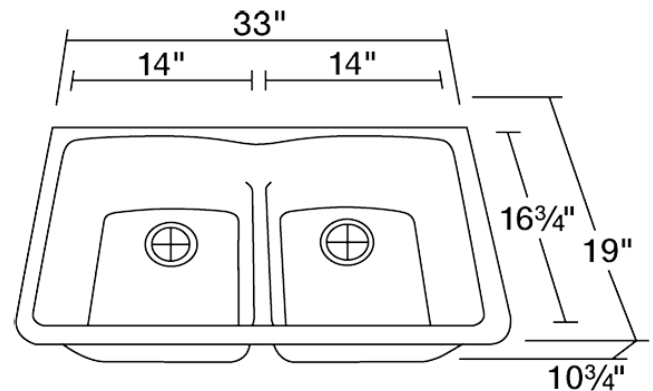

P218S

Double Equal Bowl Low-Divide Undermount AstraGranite Sink

The P218S is made from a granite composite material that is comprised of 80% Quartz and 20% Acrylic. The P218S is anti-bacterial, stain, scratch, and heat resistant up to 550 degrees. The overall dimensions of the sink are 33" x 19" x 10 3/4" and a 36" minimum cabinet size is required. The sink features a low divide and a 3 1/2" offset drain. As always, our sinks are covered under a limited lifetime warranty for as long as you own the sink.

Dimensions

Accessories Available