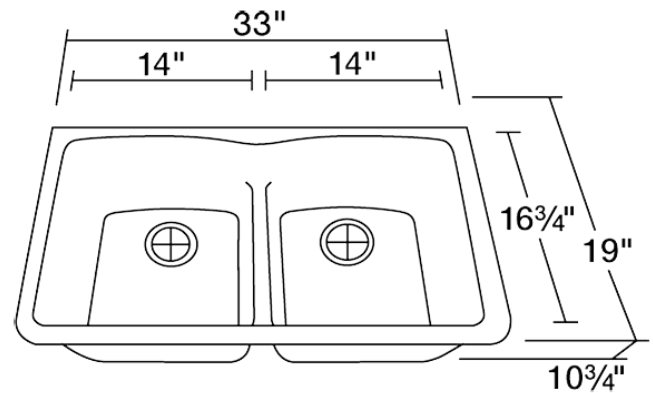

P218W

Double Equal Bowl Low-Divide Undermount AstraGranite Sink

The P218W is made from a granite composite material that is comprised of 80% Quartz and 20% Acrylic. The P218W is anti-bacterial, stain, scratch, and heat resistant up to 550 degrees. The overall dimensions of the sink are 33" x 19" x 10 3/4" and a 36" minimum cabinet size is required. The sink features a low divide and a 3 1/2" offset drain. As always, our sinks are covered under a limited lifetime warranty for as long as you own the sink.

Dimensions

Accessories Available