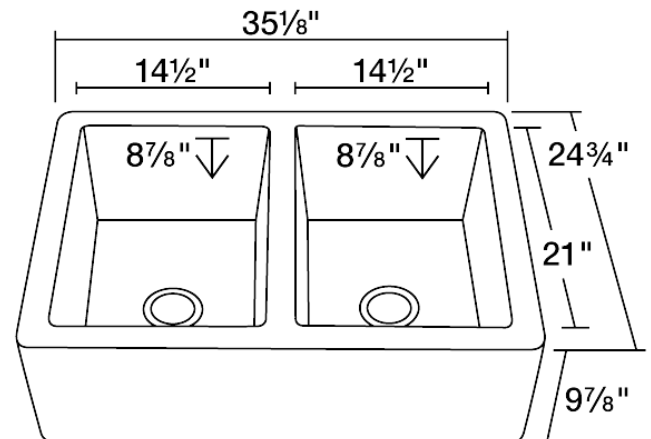

### Equal Double Bowl Copper Apron Sink

The P219 equal double bowl apron sink is made from 99% pure-mined copper. It is comprised using one piece construction, giving you a very strong and durable copper sink. Since copper is naturally anti-bacterial and stain resistant, it is great for busy households that benefit from low-maintenance materials. The hammered finish looks great and provides a mask for small scratches that may appear over time. The overall dimensions of the P219 are 35 1/8" x 24 3/4" x 9 7/8" and a custom apron style cabinet is required. The sink contains a centered 3 1/2" drain opening and copper strainers and flanges are available. The hand-crafted copper details are sure to add warmth and richness to any decor.

### Dimensions

\*Due to the handmade nature of this sink, dimensions may vary up to ~1/4"