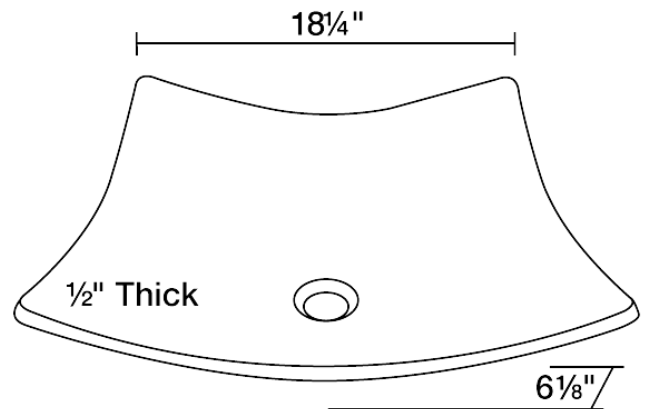

## Frosted Glass Vessel Bathroom Sink

The P226 frosted glass vessel sink is manufactured using fully tempered glass. This allows for higher temperatures to come in contact with your sink without any damage. Glass is more sanitary than other materials because it is non-porous, will not absorb stains or odors and is easy to clean. This square frosted glass sink has raised edges and a soft look to create a feeling of harmony and relaxation in any bathroom. A matching glass waterfall faucet is available to correspond with this sink. The overall dimensions for the P226 are 18 1/4" x 18 1/4" x 6 1/8" and a 21" minimum cabinet size is required. As always, our glass sinks are covered under a limited lifetime warranty for as long as you own the sink.

### Dimensions