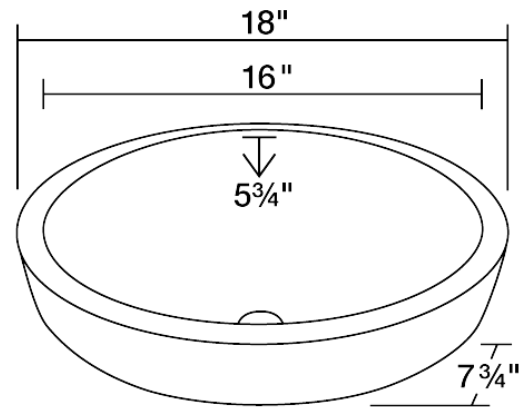

P28122VB

Porcelain Vessel Sink

The P28122VB porcelain vessel sink offers a unique, modern look for any bathroom. It is made from true vitreous china, which is triple glazed and triple fired to ensure your sink is durable and strong. Our bisque color is a beige hue that contains a yellow tint. Because this sink is a vessel, no mounting hardware is needed. The overall dimensions for the P28122VB are 18" x 18" x 7 3/4" and an 18" minimum cabinet size is required. Vessel sinks require a special spring-loaded pop-up drain, which we offer in a variety of finishes to fit your decor. As always, our porcelain sinks are covered under a limited lifetime warranty for as long as you own the sink.

Tech Specs

- Vessel Installation
- 18" Minimum Cabinet Size
- True Vitreous China
- Multiple Colors Available
- No Hardware Needed
- cUPC Certified (Uniform Plumbing Code)
- Lifetime Warranty

Dimensions