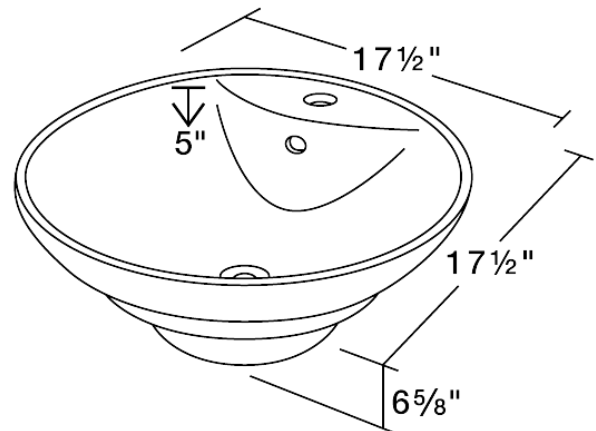

P3002VB

Porcelain Vessel Sink

The P3002VB porcelain vessel sink offers a unique, modern look for any bathroom. It is made from true vitreous china, which is triple glazed and triple fired to ensure your sink is durable and strong. Our bisque color is a beige hue that contains a yellow tint. Because this sink is a vessel, no mounting hardware is needed. The overall dimensions for the P3002VB are 17 1/2" x 17 1/2" x 6 5/8" and a 21" minimum cabinet size is required. Vessel sinks require a special spring-loaded pop-up drain, which we offer in a variety of finishes to fit your decor. As always, our porcelain sinks are covered under a limited lifetime warranty for as long as you own the sink.

Tech Specs

- Vessel Installation
- True Vitreous China
- No Hardware Needed
- Lifetime Warranty

Dimensions

Accessories Available