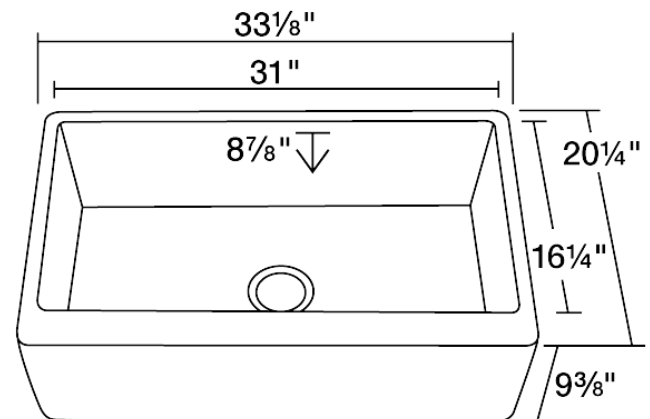

P319

Single Bowl Copper Apron Sink

The P319 single bowl apron sink is made from 99% pure-mined copper. It is comprised using one piece construction, giving you a very strong and durable copper sink. Since copper is naturally anti-bacterial and stain resistant, it is great for busy households that benefit from low-maintenance materials. The hammered finish looks great and provides a mask for small scratches that may appear over time. The overall dimensions of the P319 are 33 1/8" x 20 1/4" x 9 3/8" and a custom apron style cabinet is required. The sink contains a centered 3 1/2" drain opening and copper strainers and flanges are available. The hand-crafted copper details are sure to add warmth and richness to any decor.

Dimensions

*Due to the handmade nature of this sink, dimensions may vary up to ~1/4"

Accessories Available