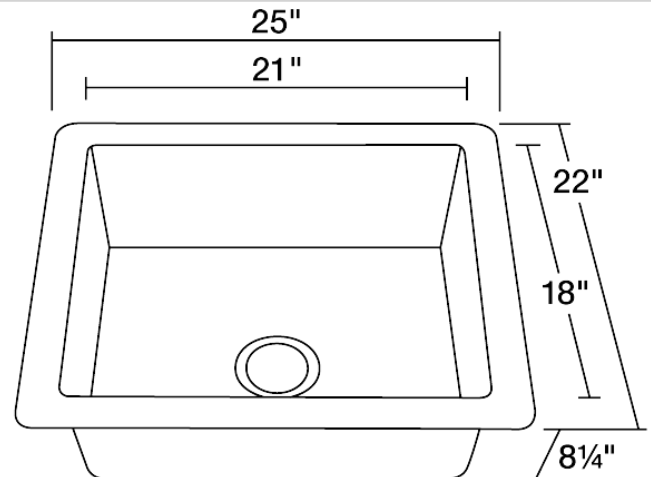

P409

Single Bowl Copper Sink

The P409 single bowl undermount sink is made from 99% pure-mined copper. It is comprised using one piece construction, giving you a very strong and durable copper sink. Since copper is naturally anti-bacterial and stain resistant, it is great for busy households that benefit from low-maintenance materials. The hammered finish looks great and provides a mask for small scratches that may appear over time. The overall dimensions of the P409 are 25" x 22" x 8 1/4" and a 27" minimum cabinet size is required. The sink contains a centered 3 1/2" drain opening and copper strainers and flanges are available. The hand-crafted copper details are sure to add warmth and richness to any decor.

Dimensions

*Due to the handmade nature of this sink, dimensions may vary up to -1/4"

Accessories Available