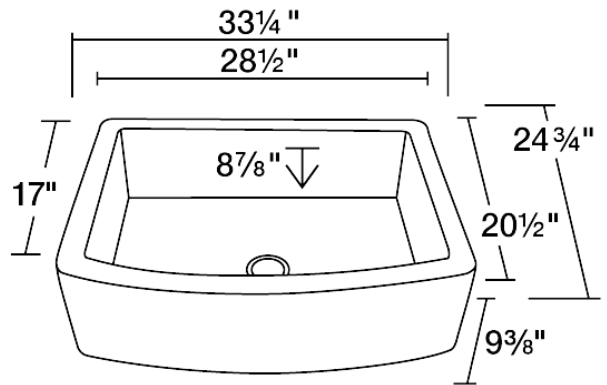

P419

Single Bowl Copper Apron Sink

The P419 single bowl apron sink is fashioned from 99% pure-mined copper. Its one-piece construction creates a very strong and durable copper sink. Naturally anti-bacterial and stain-resistant, copper is a low-maintenance metal. Its appearance will change over time as oxidation slowly produces a coating, known as the patina, on the copper surface. The color varies, but is generally a blend of dark browns and greens. The overall dimensions of the P419 are 33 1/4" x 24 3/4" x 9 3/8" for which a custom apron style cabinet is required. A copper strainer and flange are available to fit the 3 1/2" drain opening and a spray insulation coating on the underside of the sink keeps noise to a minimum while preventing condensation. The hand-hammered copper details and farmhouse style facade are sure to add a classic charm to any decor.

Tech Specs

- Farmhouse-Style/Apron Sink Installation
- Hammered Finish
- Center Drain
- One-Piece Construction
- Naturally Antibacterial
- Cardboard Cutout Template Included
- Lifetime Warranty

Dimensions

*Due to the handmade nature of this sink, dimensions may vary up to ~1/4"

Accessories Available