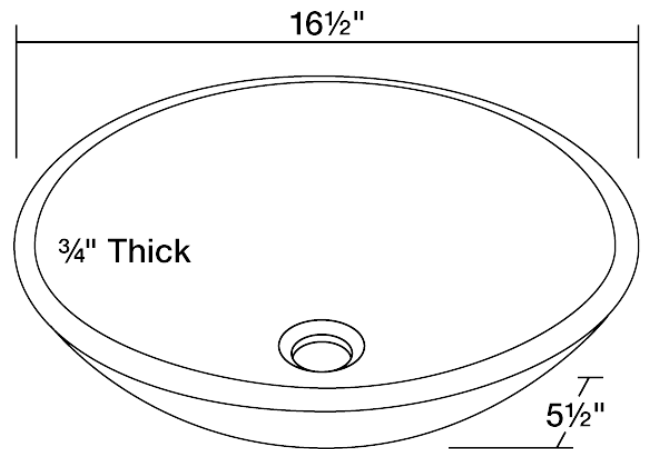

## Cracked Vineyard Glass Vessel Bathroom Sink

The P426 cracked vineyard vessel sink is manufactured using fully tempered glass. This allows for higher temperatures to come in contact with your sink without any damage. Glass is more sanitary than other materials because it is non-porous, will not absorb stains or odors and is easy to clean. This classic bowl-shaped vessel is adorned with a vineyard-themed acid etched glass pattern. Perfect for the wine connoisseur or for any bathroom that desires a unique twist. A matching glass waterfall faucet is available to correspond with this sink. The overall dimensions for the P426 are 16 1/2" x 16 1/2" x 5 1/2" and an 18" minimum cabinet size is required. As always, our glass sinks are covered under a limited lifetime warranty for as long as you own the sink.

### Dimensions