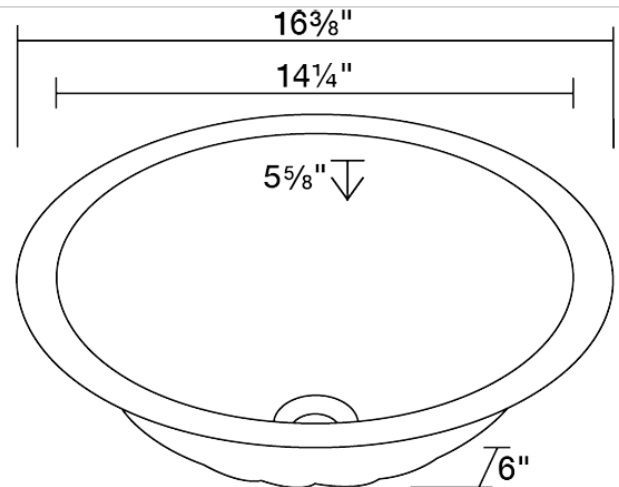

P429

Single Bowl Copper Bathroom Sink

The P429 oval single bowl undermount, topmount or vessel sink is made from 99% pure-mined copper. It is comprised using one piece construction, giving you a very strong and durable copper sink. Since copper is naturally anti-bacterial and stain resistant, it is great for busy households that benefit from low-maintenance materials. The brushed finish looks great and provides a mask for small scratches that may appear over time. The overall dimensions of the P429 are 16 3/8" x 16 3/8" x 6" with a centered drain and a required 18" minimum cabinet size. The hand-crafted copper details are sure to add warmth and richness to any decor.

Tech Specs

- Undermount, Topmount, or Vessel Installation
- Brushed Satin Finish
- Center Drain
- One-Piece Construction
- Naturally Antibacterial
- Cardboard Cutout Template Included
- Installation Hardware Included
- Limited Lifetime Warranty

Dimensions

*Due to the handmade nature of this sink, dimensions may vary up to ~1/4"

Accessories Available