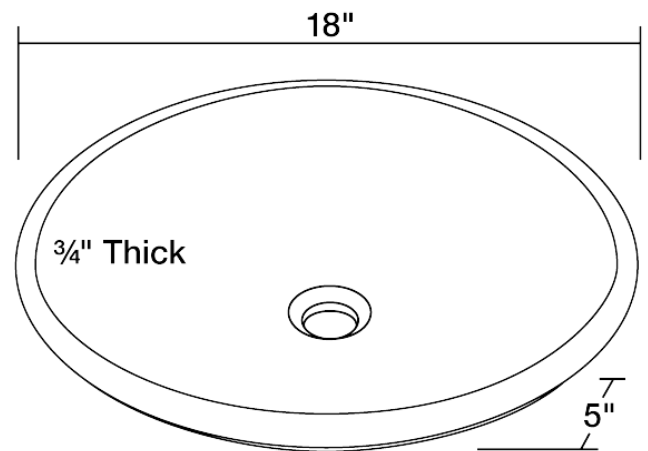

Dimensions