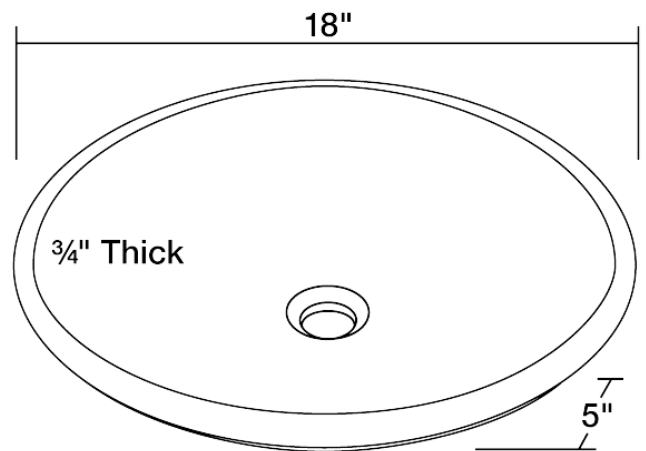

Dimensions