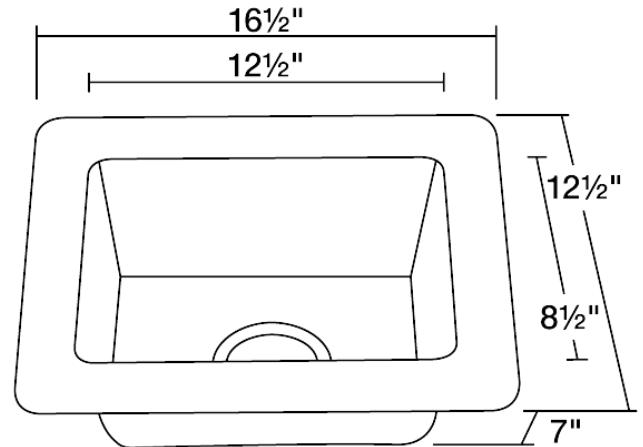

P509

Small Single Bowl Copper Sink

The P509 small single bowl undermount sink is made from 99% pure-mined copper. It is comprised using one piece construction, giving you a very strong and durable copper sink. Since copper is naturally anti-bacterial and stain resistant, it is great for busy households that benefit from low-maintenance materials. The hammered finish looks great and provides a mask for small scratches that may appear over time. The overall dimensions of the P509 are 16 1/2" x 12 1/2" x 7" and a 18" minimum cabinet size is required. The sink contains a centered 3 1/2" drain opening and copper strainers and flanges are available. The hand-crafted copper details are sure to add warmth and richness to any decor.

Tech Specs

- Undermount Installation
- Hammered Finish
- Center Drain
- One-Piece Construction
- Naturally Antibacterial
- Cardboard Cutout Template Included
- Installation Hardware Included
- Limited Lifetime Warranty

Dimensions

*Due to the handmade nature of this sink, dimensions may vary up to ~1/4"

Accessories Available