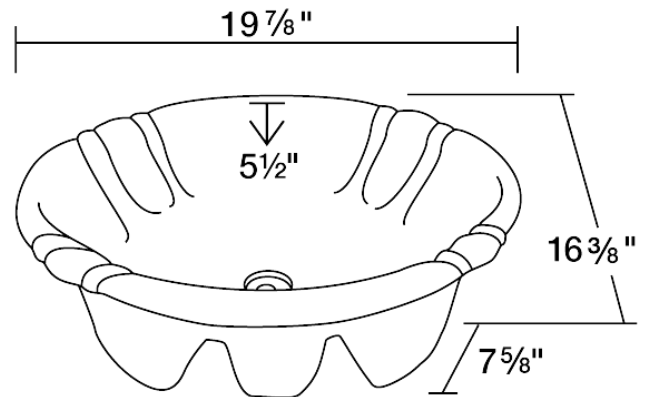

P5181OW

Vessel / Drop-In Porcelain Sink

The P5181OW porcelain vessel/overmount sink is made from true vitreous china which is triple glazed and triple fired to ensure your sink is durable and strong. An overmounted vanity sink is traditionally found in most bathrooms and can be used with any type of countertops. This sink can also be installed as a vessel. The overall dimensions for the P5181OW are 19 7/8" x 16 3/8" x 7 5/8" and requires a 21" minimum cabinet size. Pop-up drains in a variety of finishes are available with this sink model. As always, our porcelain sinks are covered under a limited lifetime warranty for as long as you own the sink.

Tech Specs

- Topmount or Vessel Installation
- 21" Minimum Cabinet Size
- True Vitreous China
- Multiple Colors Available
- No Hardware Needed
- cUPC Certified (Uniform Plumbing Code)
- Limited Lifetime Warranty

Dimensions

Accessories Available