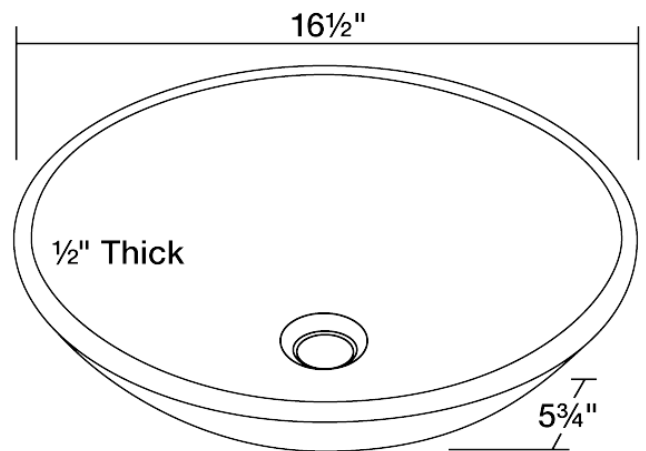

P536

Foil Undertone Glass Vessel Sink

The P536 Foil Undertone Glass Vessel Sink is manufactured using fully tempered glass, which is non-porous, easy to clean and resistant to stains and odors. This vessel sink contains a gold and brown lattice pattern artfully placed on a foil underlay. A corresponding Glass Waterfall Faucet is available with this sink, which includes a matching disc and your choice of chrome, brushed nickel or oil rubbed bronze faucet. The overall dimensions for the P536 are 16 1/2" x 16 1/2" x 5 3/4" and an 18" minimum cabinet size is required. As always, our glass sinks are covered under a limited lifetime warranty for as long as you own the product.

Tech Specs

- Tempered Glass
- Lifetime Warranty
- Foil-Undertone Glass Sink

Dimensions

Accessories Available