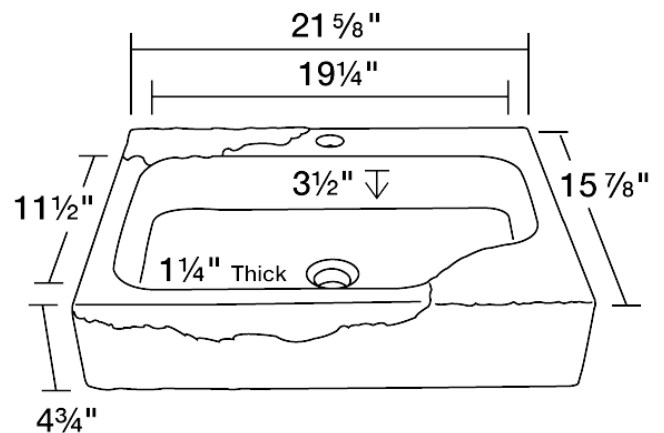

P568

Natural Gray Granite Vessel Sink

The P568 impala black granite vessel sink is chiseled from a large block of natural granite. This striking basin gives the illusion of being a sculpture in progress. The polished black, rounded-corner interior bowl is a shallow 3 1/2" deep and measures 19 1/4" x 11 1/2" with a centerset drain. Its smooth dark finish contrasts with the rough gray stone lingering on opposite corners and along random areas of the exterior. A pre-drilled hole along the back ridge provides perfect placement for a single-handle or matching waterfall-style vessel faucet. Overall the sink rises to a 4 3/4" height and measures 21 5/8" x 15 7/8". The bottom is flat with sides 1 1/4" thick. As always, our stone sinks are covered under our limited lifetime warranty.

Tech Specs

- Vessel Installation
- 24" Minimum Cabinet Size
- Hand-Polished Granite
- Lifetime Warranty

Dimensions

Accessories Available