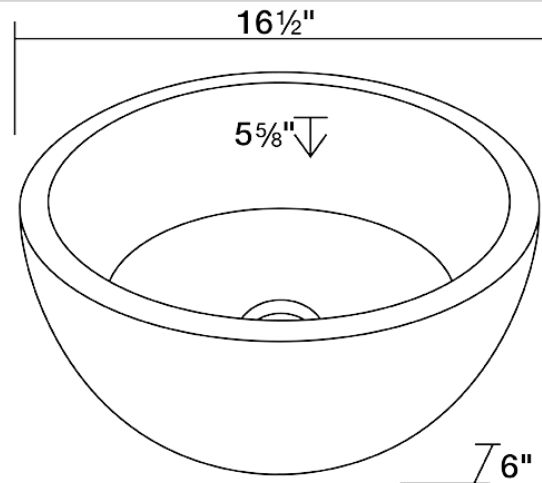

P604V

Hand-Thrown Ceramic Vessel Sink

The P604V is a hand-thrown ceramic piece of art that serves as a basin in the bath. Each bowl is formed from choice clay, on a potter's wheel, by a skilled artisan; who then applies the distinctive glazes before firing. Because this sink is a vessel, no mounting hardware is needed. The overall dimensions of the sink are 16 1/2" x 16 1/2" x 6" and an 18" minimum cabinet size is required. Vessel sinks require a special spring-loaded pop-up drain, which we offer in a variety of finishes to match your decor. As always, our ceramic sinks are covered under a limited lifetime warranty for as long as you own the sink.

Tech Specs

- Vessel Installation
- 18" Minimum Cabinet Size
- No Hardware Needed
- Lifetime Warranty

Dimensions

Accessories Available