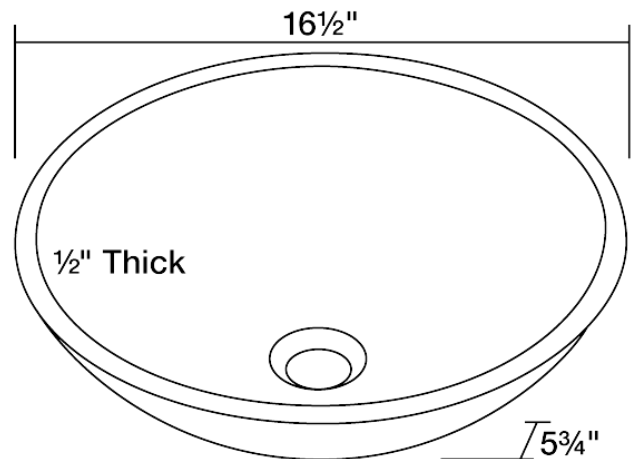

P706

Foil Undertone Glass Vessel Sink

The P706 foil undertone glass vessel sink is manufactured using fully tempered glass. This allows for higher temperatures to come in contact with your sink without any damage. Glass is more sanitary than other materials because it is non-porous, will not absorb stains or odors and is easy to clean. This classic bowl-shaped vessel has light and dark shades of red foil on the base which is sure to stand out in any bathroom. A matching glass waterfall faucet is available to correspond with this sink. The overall dimensions for the P706 are 16 1/2" x 16 1/2" x 5 3/4" and an 18" minimum cabinet size is required. As always, our glass sinks are covered under a limited lifetime warranty for as long as you own the sink.

Tech Specs

- Tempered Glass
- Lifetime Warranty
- Foil-Undertone Glass Sink

Dimensions

Accessories Available