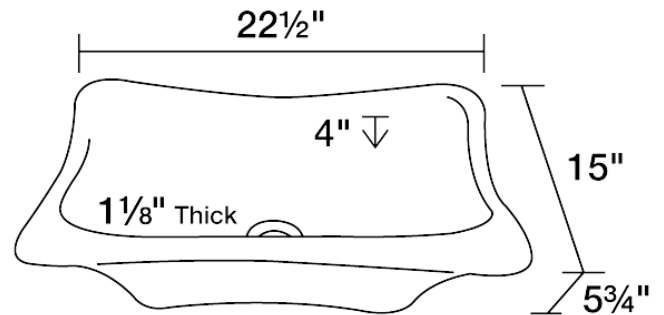

## Galaga Beige Marble Vessel Sink

The P768 galaga beige marble vessel sink is chiseled from a large block of natural marble. This striking basin presents a flowing, softer appearance than many stone designs. It is cream-colored inside and out with sienna-tinted veins running throughout. Formed into a squared-up flower shape, its four corners rise gracefully from its arched base, and continues to unfold outward into a wide petal shape. Overall the sink rises to a 5 3/4" height and measures 22 1/2" x 15" with a 1 1/8" thickness. Its inner depth is 4" with a centerset drain. A matching stone waterfall faucet is available to correspond with this sink. As always, our stone sinks are covered under our limited lifetime warranty.

### Tech Specs

- Vessel Installation
- 24" Minimum Cabinet Size
- 1 1/8" Thick Bowl
- Hand-Polished Marble
- Lifetime Warranty

### Dimensions