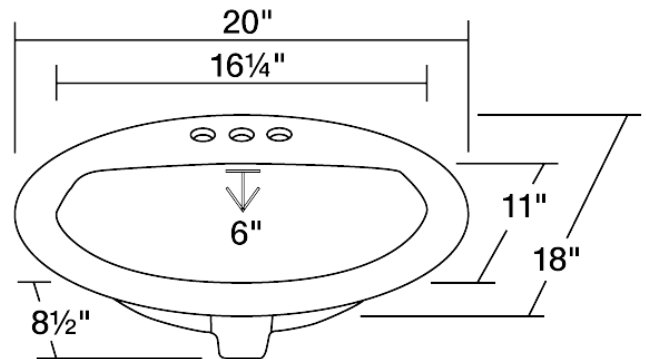

P8102OB

Overmount Bathroom Sink

The P8102OB porcelain overmount sink is made from true vitreous china which is triple glazed and triple fired to ensure your sink is durable and strong. Our bisque color is a beige hue that contains a yellow tint. An overmounted vanity sink is traditionally found in most bathrooms and can be used with any type of countertops. The overall dimensions for the P8102OB are 20" x 18" x 8 1/2" and requires a 21" minimum cabinet size. Pop-up drains in a variety of finishes are available with this sink model. As always, our porcelain sinks are covered under a limited lifetime warranty for as long as you own the sink.

Tech Specs

- Topmount Installation
- 21" Minimum Cabinet Size
- True Vitreous China
- Multiple Colors Available
- Cardboard Cutout Template Included
- cUPC Certified (Uniform Plumbing Code)
- Lifetime Warranty

Dimensions

Accessories Available