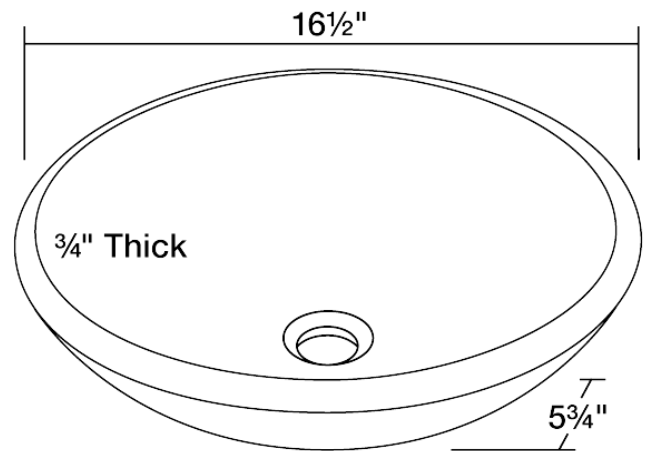

## Frosted Rainbow Glass Vessel Bathroom Sink

The P916 frosted rainbow vessel sink is manufactured using fully tempered glass. This allows for higher temperatures to come in contact with your sink without any damage. Glass is more sanitary than other materials because it is non-porous, will not absorb stains or odors and is easy to clean. This classic bowl-shaped vessel has vibrant green, yellow, blue, purple and black colored glass swirling around the sink bowl. It will be sure to turn heads as it adds a pop of color to any bathroom. A matching glass waterfall faucet is available to correspond with this sink. The overall dimensions for the P916 are 16 1/2" x 16 1/2" x 5 3/4" and an 18" minimum cabinet size is required. As always, our glass sinks are covered under a limited lifetime warranty for as long as you own the sink.

### Tech Specs

- 3/4" Thick Bowl
- Tempered Glass
- Lifetime Warranty
- Frosted Rainbow-Colored Glass

### Dimensions