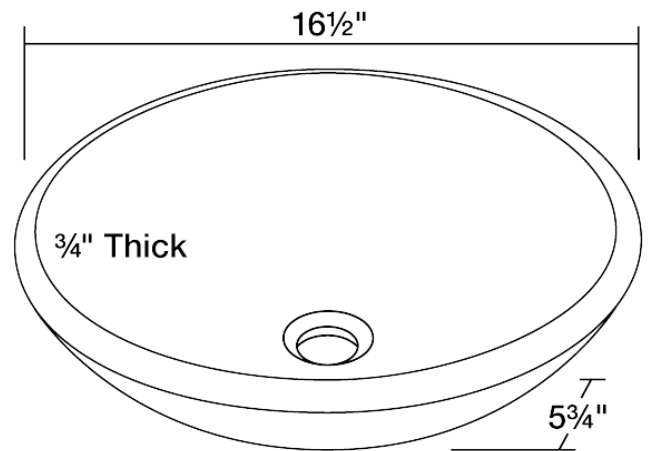

P916

Frosted Rainbow Glass Vessel Bathroom Sink

The P916 frosted rainbow vessel sink is manufactured using fully tempered glass. This allows for higher temperatures to come in contact with your sink without any damage. Glass is more sanitary than other materials because it is non-porous, will not absorb stains or odors and is easy to clean. This classic bowl-shaped vessel has vibrant green, yellow, blue, purple and black colored glass swirling around the sink bowl. It will be sure to turn heads as it adds a pop of color to any bathroom. A matching glass waterfall faucet is available to correspond with this sink. The overall dimensions for the P916 are 16 1/2" x 16 1/2" x 5 3/4" and an 18" minimum cabinet size is required. As always, our glass sinks are covered under a limited lifetime warranty for as long as you own the sink.

Tech Specs

- 3/4" Thick Bowl
- Tempered Glass
- Lifetime Warranty
- Frosted Rainbow-Colored Glass

Dimensions

Accessories Available