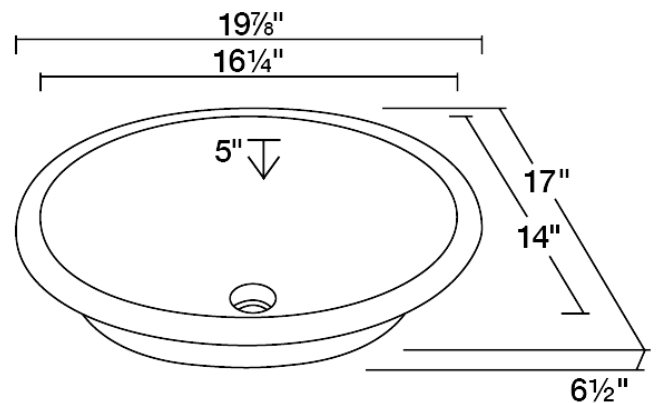

PUGMCO

Undermount Glass Bathroom Sink

The PUGMCO Colored Glass Undermount Sink is created of fully tempered glass, which means it can withstand higher temperatures without incurring damage. Because it is non-porous, glass is also one of the most sanitary materials available in sink designs. This glass model provides the beauty of glass, usually seen only in vessel sinks, in an under-the-counter installation. Undermounting a bathroom sink creates a sleek look and allows for more space on your countertop. A red, frosted surface gives this model a soft appearance. The overall dimensions of the PUGMCO are 19 7/8" x 17" x 6 1/2" and requires a 21" minimum cabinet width. Grid drains in a variety of finishes are available with this sink model, and as always, our glass sinks are covered under a limited lifetime warranty for as long as you own the sink.

Tech Specs

- Undermount Installation
- 21" Minimum Cabinet Size
- Tempered Glass
- Multiple Colors Available
- Cardboard Cutout Template Included
- Installation Hardware Included
- Lifetime Warranty
- Coral-Colored Glass Throughout

Dimensions

1/2" Overall Thickness

Accessories Available

Multiple Colors Available

Available in Crystal, Black, Coral, Aqua, Taupe, and Turquoise.