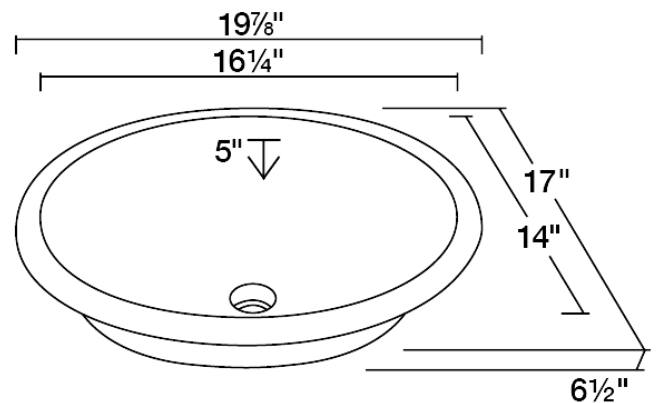

PUGMCO

Undermount Glass Bathroom Sink

The PUGMCO Colored Glass Undermount Sink is created of fully tempered glass, which means it can withstand higher temperatures without incurring damage. Because it is non-porous, glass is also one of the most sanitary materials available in sink designs. This glass model provides the beauty of glass, usually seen only in vessel sinks, in an under-the-counter installation. Undermounting a bathroom sink creates a sleek look and allows for more space on your countertop. A red, frosted surface gives this model a soft appearance. The overall dimensions of the PUGMCO are 19 7/8" x 17" x 6 1/2" and requires a 21" minimum cabinet width. Grid drains in a variety of finishes are available with this sink model, and as always, our glass sinks are covered under a limited lifetime warranty for as long as you own the sink.

Tech Specs

- Undermount Installation
- 21" Minimum Cabinet Size
- Tempered Glass
- Multiple Colors Available
- Cardboard Cutout Template Included
- Installation Hardware Included
- Lifetime Warranty
- Coral-Colored Glass Throughout

Dimensions

1/2" Overall Thickness

Accessories Available

Multiple Colors Available

Available in Crystal, Black, Coral, Aqua, Taupe, and Turquoise.