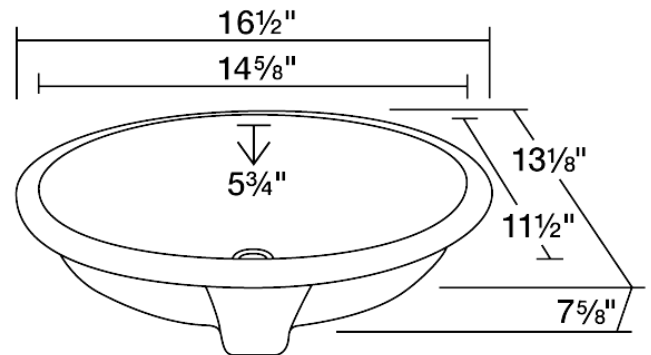

PUPSBL

Porcelain Bathroom Sink

The PUPSBL porcelain undermount sink is made from true vitreous china which is triple glazed and triple fired to ensure your sink is durable and strong. The black glaze creates a mirror effect for a shiny finish. Undermounting a bathroom sink creates a sleek look and allows for more space on your countertop. The overall dimensions for the UPS-BL are 16 1/2" x 13 1/8" x 7 5/8" and requires an 18" minimum cabinet size. Pop-up drains in a variety of finishes are available with this sink model. As always, our porcelain sinks are covered under a limited lifetime warranty for as long as you own the sink.

Tech Specs

- Undermount Installation
- 18" Minimum Cabinet Size
- True Vitreous China
- Multiple Colors Available
- Cardboard Cutout Template Included
- Installation Hardware Included
- cUPC Certified (Uniform Plumbing Code)
- Lifetime Warranty

Dimensions

Accessories Available