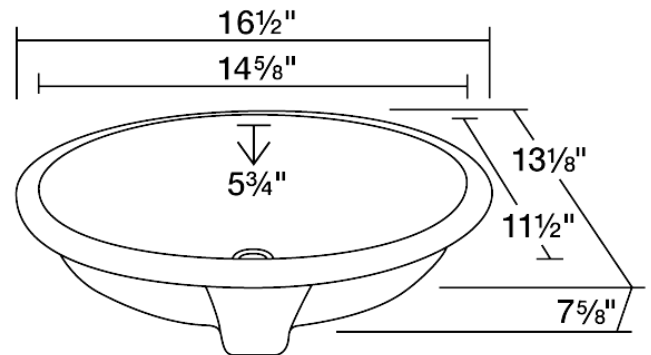

### Porcelain Bathroom Sink

The PUPSBL porcelain undermount sink is made from true vitreous china which is triple glazed and triple fired to ensure your sink is durable and strong. The black glaze creates a mirror effect for a shiny finish. Undermounting a bathroom sink creates a sleek look and allows for more space on your countertop. The overall dimensions for the UPS-BL are 16 1/2" x 13 1/8" x 7 5/8" and requires an 18" minimum cabinet size. Pop-up drains in a variety of finishes are available with this sink model. As always, our porcelain sinks are covered under a limited lifetime warranty for as long as you own the sink.

### Tech Specs

- Undermount Installation
- 18" Minimum Cabinet Size
- True Vitreous China
- Multiple Colors Available
- Cardboard Cutout Template Included
- Installation Hardware Included
- cUPC Certified (Uniform Plumbing Code)
- Limited Lifetime Warranty

### Dimensions