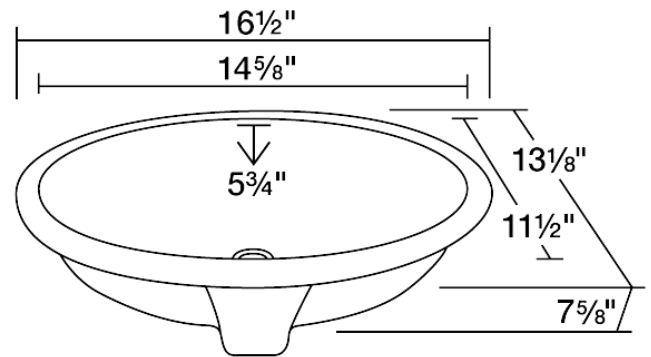

## Porcelain Bathroom Sink

The PUPSW porcelain undermount sink is made from true vitreous china which is triple glazed and triple fired to ensure your sink is durable and strong. Undermounting a bathroom sink creates a sleek look and allows for more space on your countertop. The overall dimensions for the UPS-W are 16 1/2" x 13 1/8" x 7 5/8" and requires an 18" minimum cabinet size. Pop-up drains in a variety of finishes are available with this sink model. As always, our porcelain sinks are covered under a limited lifetime warranty for as long as you own the sink.

### Tech Specs

- Undermount Installation
- 18" Minimum Cabinet Size
- True Vitreous China
- Multiple Colors Available
- Cardboard Cutout Template Included
- Installation Hardware Included
- cUPC Certified (Uniform Plumbing Code)
- Limited Lifetime Warranty

### Dimensions