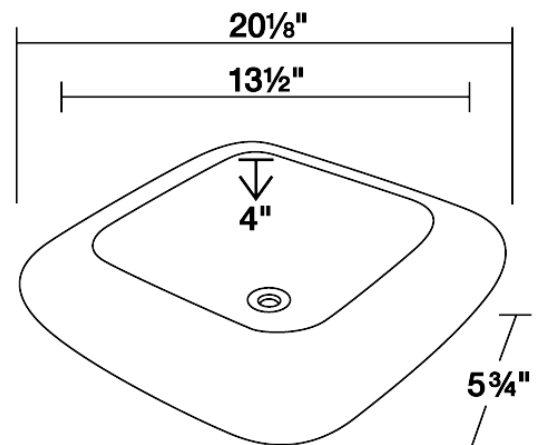

P001VB

Pillow Top Porcelain Vessel Sink

The P001VB porcelain vessel sink offers a unique, modern look for any bathroom. It is made from true vitreous china, which is triple glazed and triple fired to ensure your sink is durable and strong. Our bisque color is a beige hue that contains a yellow tint. Because this sink is a vessel, no mounting hardware is needed. The overall dimensions for the P001VB are 20 1/8" x 20 1/8" x 5 3/4" and a 21" minimum cabinet size is required. Vessel sinks require a special spring-loaded pop-up drain, which we offer in a variety of finishes to fit your decor. As always, our porcelain sinks are covered under a limited lifetime warranty for as long as you own the sink.

Tech Specs

- Vessel Installation
- True Vitreous China
- No Hardware Needed
- Limited Lifetime Warranty

Dimensions

Accessories Available