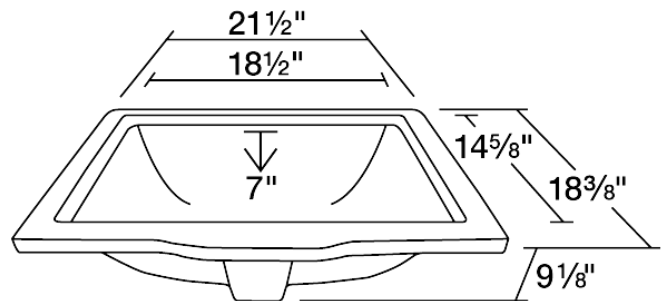

### Rectangular Porcelain Sink

The P0542UB rectangular porcelain undermount sink is made from true vitreous china which is triple glazed and triple fired to ensure your sink is durable and strong. Our bisque color is a beige hue that contains a yellow tint. Undermounting a bathroom sink creates a sleek look and allows for more space on your countertop. The overall dimensions for the P0542UB are 21 1/2" x 18 3/8" x 9 1/8" and requires a 24" minimum cabinet size. Pop-up drains in a variety of finishes are available with this sink model. As always, our porcelain sinks are covered under a limited lifetime warranty for as long as you own the sink.

### Dimensions